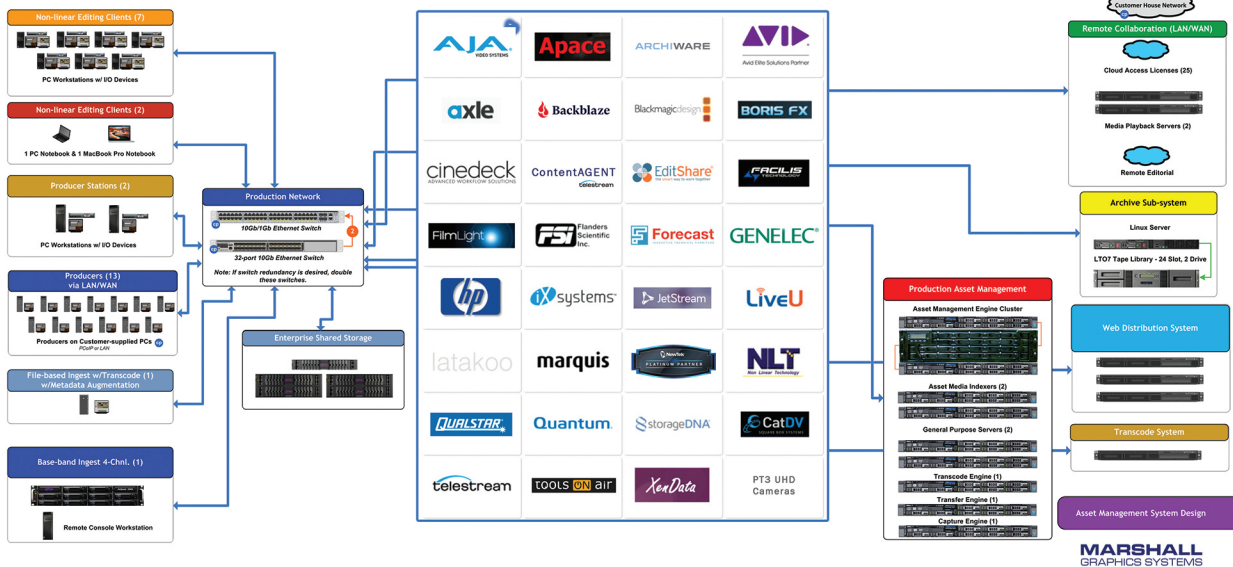

## Workflow Systems

Avid NEXIS | F-Series

TriCaster 2 Elite

TriCaster 1 Pro

HP Remote Anywhere

# MARSHALL GRAPHICS SYSTEMS

## Workflow Systems

Remote Real-Time Editing

MARSHALL GRAPHICS SYSTEMS